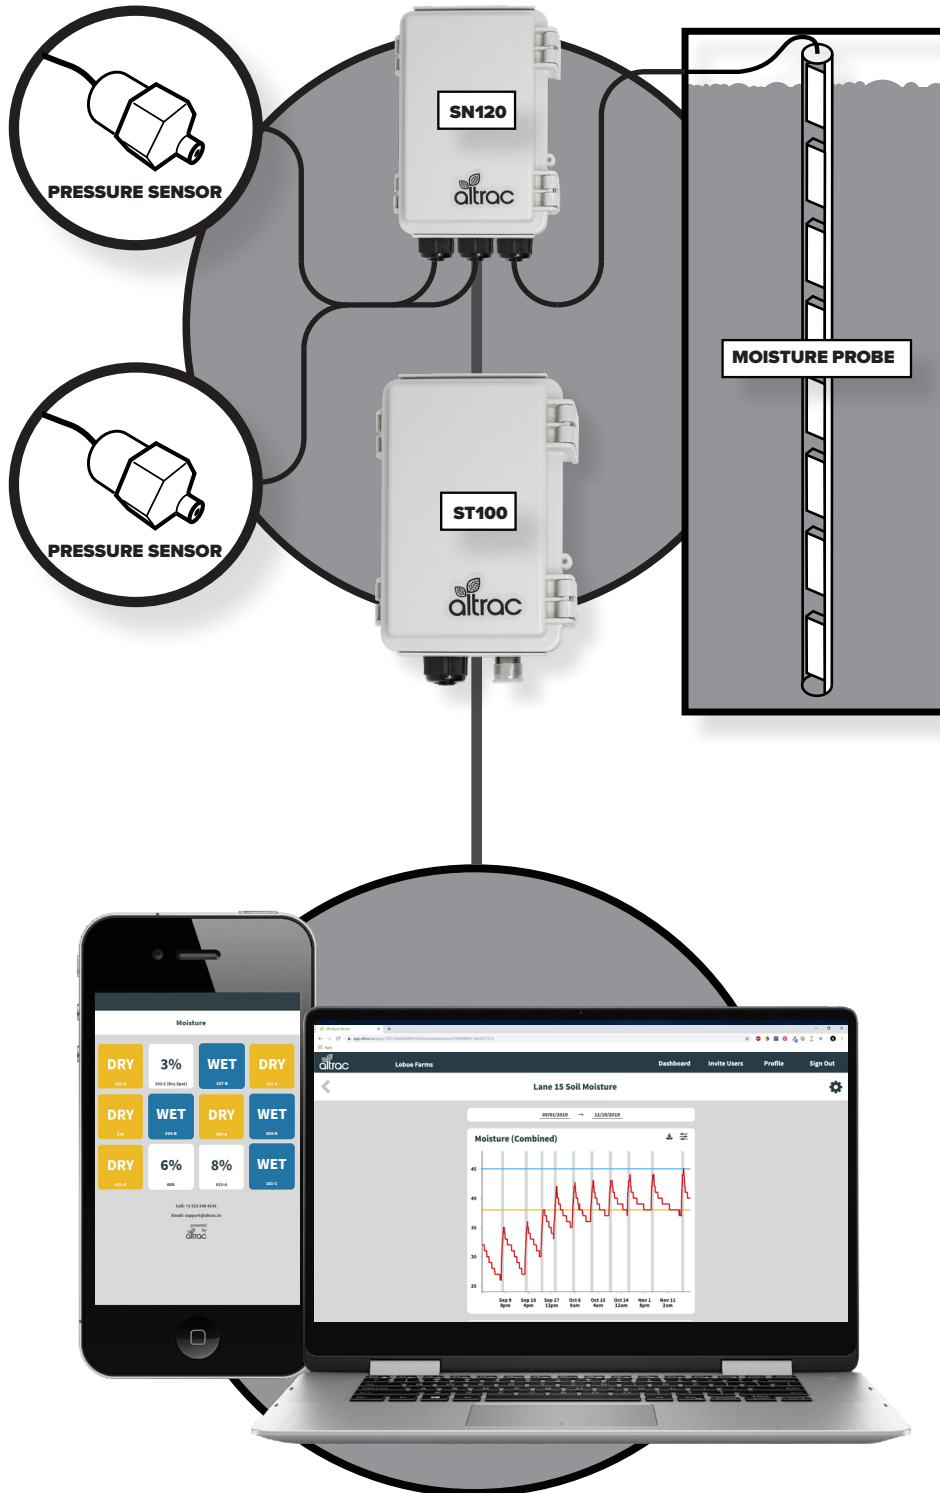

SN120 SOIL MOISTURE HUB

ALTRAC.IO
510.248.4141
sales@altrac.io

**MONITOR YOUR
SOIL MOISTURE AND
IRRIGATION LINES IN
REAL TIME TO REDUCE
ELECTRICITY AND
WATER CONSUMPTION.**

**NO MONTHLY FEES.
EVER.**

5 years of 2G/3G or LTE cellular data, software maintenance, and data storage costs are included into the price of the device.

Get alerts and view data in realtime using your smartphone or computer.

Piggyback on existing Altrac cellular stations to reduce equipment cost and maintenance.

**INTUITIVE SOFTWARE APPLICATION PROVIDES FAST,
ACTIONABLE INFORMATION FROM THE SENSORS TO
YOUR MOBILE DEVICE OR COMPUTER**

SN120

SOIL MOISTURE HUB

ALTRAC.IO
510.248.4141
sales@altrac.io

- A Create Rule function enables users to send SMS text messages as moisture levels approach maximum or minimum thresholds and provide advance notice to start/stop irrigation.

- Run reports of positive pressure sensor activity to check irrigation schedule compliance.

- Supports Sentek and EnviroPro moisture probes.

- Accommodates up to two pressure switches or transducers.

Altrac saves two years of moisture probe data in our cloud.