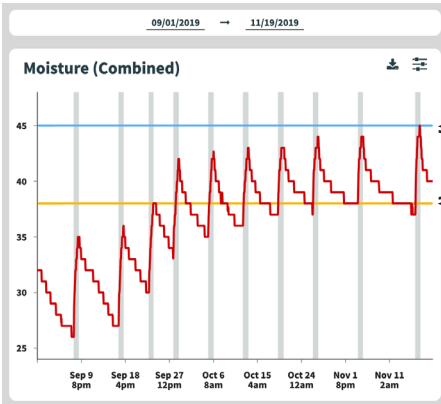

Get alerts and view data in realtime using your smartphone or computer.

Piggyback on existing Altrac cellular stations to reduce equipment cost and maintenance.

**INTUITIVE SOFTWARE APPLICATION PROVIDES FAST,
ACTIONABLE INFORMATION FROM THE SENSORS TO
YOUR MOBILE DEVICE OR COMPUTER**

SN120

SOIL MOISTURE HUB

ALTRAC.IO
510.248.4141
sales@altrac.io

- A Create Rule function enables users to send SMS text messages as moisture levels approach maximum or minimum thresholds and provide advance notice to start/stop irrigation.

Maximum Moisture Level
 Ideal Moisture Range
 Minimum Moisture Level

- The app displays both combined or individual moisture levels over adjustable time periods.

Group	Device Name	Scheduled Time	Pressure Time	Pressure Time %	Addl Time Needed
Valves	31	6 h, 0 min	5 h, 54 min	98%	0 h, 5 min
Valves	32	6 h, 37 min	6 h, 37 min	100%	0 h, 0 min
Valves	33	6 h, 0 min	5 h, 45 min	96%	0 h, 14 min
Valves	34	6 h, 0 min	5 h, 49 min	97%	0 h, 10 min
Valves	35	6 h, 0 min	5 h, 42 min	95%	0 h, 17 min
Valves	36	6 h, 0 min	6 h, 0 min	100%	-
Valves	51	6 h, 0 min	5 h, 36 min	94%	0 h, 23 min
Valves	52	6 h, 7 min	4 h, 59 min	82%	1 h, 7 min
Valves	53	6 h, 7 min	-	0%	6 h, 7 min