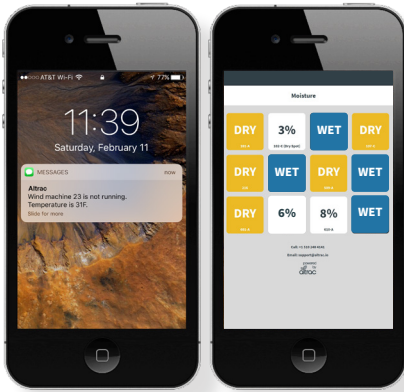

Get alerts and view data in realtime using your smartphone or computer.

Piggyback on existing Altrac cellular stations to reduce equipment cost and maintenance.

**INTUITIVE SOFTWARE APPLICATION PROVIDES FAST,
ACTIONABLE INFORMATION FROM THE SENSORS TO
YOUR MOBILE DEVICE OR COMPUTER**

SN120

SOIL MOISTURE HUB

ALTRAC.IO
510.248.4141
sales@altrac.io

- A Create Rule function enables users to send SMS text messages as moisture levels approach maximum or minimum thresholds and provide advance notice to start/stop irrigation.

Maximum Moisture Level
 Ideal Moisture Range
 Minimum Moisture Level

- The app displays both combined or individual moisture levels over adjustable time periods.

Group	Device Name	Scheduled Time	Pressure Time	Pressure Time %	Addl Time Needed
Valves	31	6 h, 0 min	5 h, 54 min	98%	0 h, 5 min
Valves	32	6 h, 37 min	6 h, 37 min	100%	0 h, 0 min
Valves	33	6 h, 0 min	5 h, 45 min	96%	0 h, 14 min
Valves	34	6 h, 0 min	5 h, 49 min	97%	0 h, 10 min
Valves	35	6 h, 0 min	5 h, 42 min	95%	0 h, 17 min
Valves	36	6 h, 0 min	6 h, 0 min	100%	-
Valves	51	6 h, 0 min	5 h, 36 min	94%	0 h, 23 min
Valves	52	6 h, 7 min	4 h, 59 min	82%	1 h, 7 min
Valves	53	6 h, 7 min	-	0%	6 h, 7 min

- Run reports of positive pressure sensor activity to check irrigation schedule compliance.

- Supports Sentek and EnviroPro moisture probes.

- Accommodates up to two pressure switches or transducers.

Altrac saves two years of moisture probe data in our cloud.