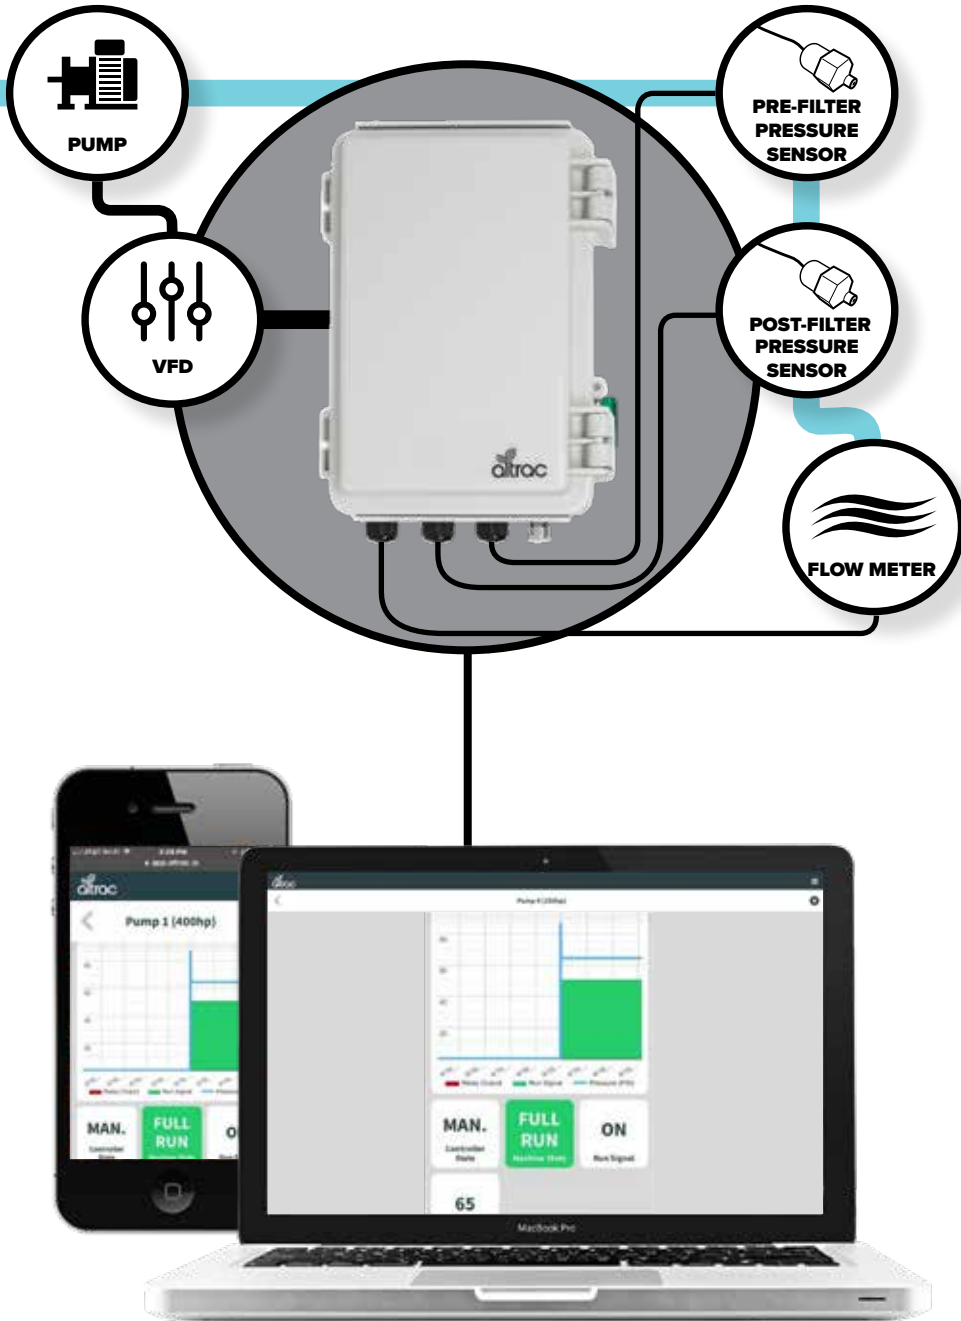

ST140 PUMP STATION

ALTRAC.IO
510.248.4141
sales@altrac.io

**USE THE ST140 TO
MONITOR AND CONTROL
YOUR PUMP EQUIPMENT
FROM YOUR SMART
DEVICE OR COMPUTER**

**NO MONTHLY FEES.
EVER.**

5 years of 2G/3G or LTE cellular data, software maintenance, and data storage costs are included into the price of the device.

Manually start and stop at the pump or remotely through the application

Schedule irrigation cycles to TOU off-peak hours for utility cost reductions.

TRUSTED BY:

ST140 PUMP STATION

ALTRAC.IO
510.248.4141
sales@altrac.io

- **MONITOR AND CONTROL**
Keep an eye on equipment from multiple ranches. Start and stop equipment with a single click.
- **SET NOTIFICATIONS AND ALERTS**
Set your notifications and alerts so you can identify problems as they come up. Available via text, phone call, or e-mail.

- **T.O.U. SCHEDULING APP**
Save on costs by scheduling irrigation cycles to minimize utility spending. Schedule blocks of irrigation hours which coincide with utility T.O.U. rate periods to help maximize off-peak electrical usage.