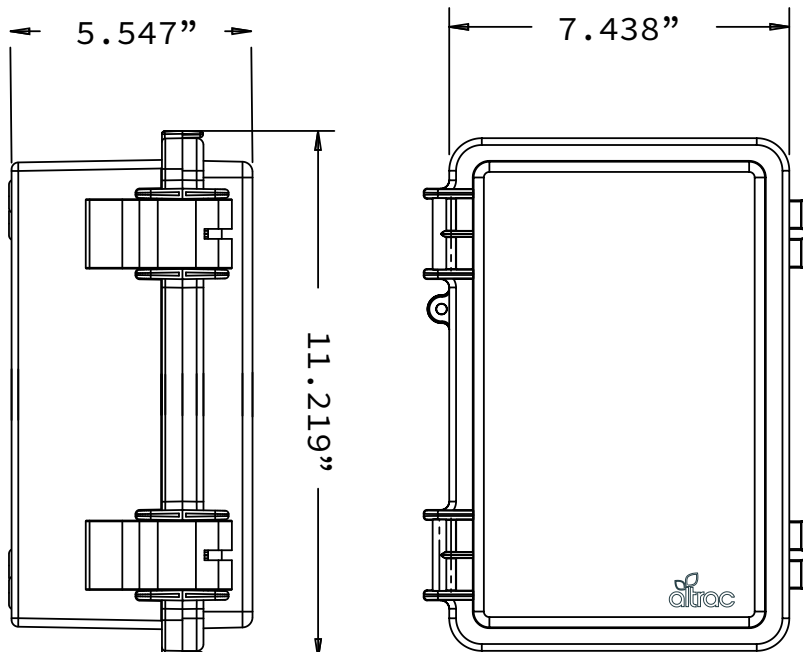

DIMENSIONS

ROBUST AND RELIABLE

- IP67 Waterproofing
- Automotive Grade Hardware
- 110V Power Supply/3 Day Auxilliary Battery
- Proven Cellular Technology

SPECIFICATIONS

- WIRELESS OPTIONS:** 2G/3G or LTE Cellular
- PROVIDERS:** AT&T and T-Mobile (USA)
- WEATHERPROOF:** Outdoor Rated (IP67)
- HARDWARE:** Automotive Grade Components
- Voltage:** 12VDC
- Power Consumption:** 4mA
- Products:**
 - SN100 - Temperature Sensor (40ft).
 - SN120 - Soil Moisture Hub
 - SN150 - Weather Station Monitoring
 - SW110 - Wind Machine Automation
 - SW130 - Flow Meter Monitoring
 - PW200 - Outdoor power supply
 - PW400 - Remote Power System