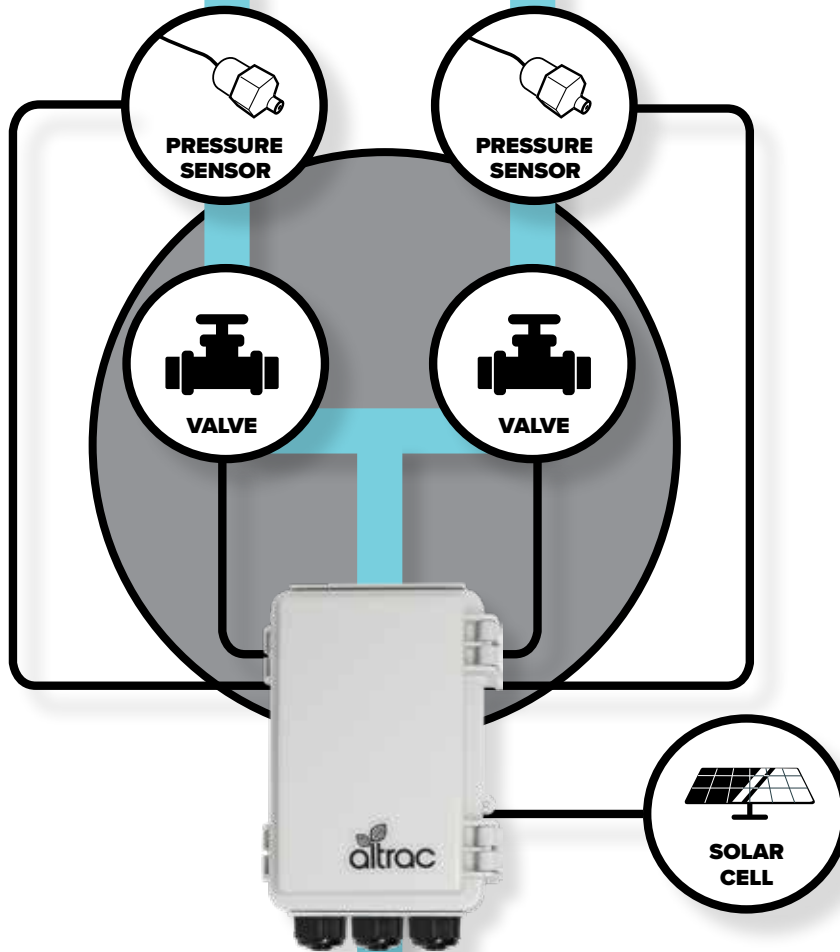

# ST160 VALVE STATION

ALTRAC.IO  
510.248.4141  
sales@altrac.io

**USE THE ST160 TO  
REMOTELY CONTROL  
& MONITOR VALVE  
OPERATION FROM YOUR  
SMART DEVICE OR  
COMPUTER**

**NO MONTHLY FEES.  
EVER.**

5 years of 2G/3G or LTE cellular data, software maintenance, and data storage costs are included into the price of the device.

Manually start and stop valve operation through the application

Schedule irrigation cycles to automatically start and stop valve operation.

**OPEN OR CLOSE IRRIGATION VALVES WITH A SINGLE TOUCH.**

- **MONITOR AND CONTROL**  
Keep an eye on equipment from multiple ranches. Start and stop equipment with a single click.
- **SET NOTIFICATIONS AND ALERTS**  
Set your notifications and alerts so you can identify problems as they come up. Available via text, phone call, or e-mail.

- **VALVE RUN REPORTS**  
Managers have access to run reports. Analyze trends with quarterly and annual ops reports. All data is able to be loaded into Excel.

- **ADD SENSORS TO ENDPOINTS**  
Expand functionality to monitor soil moisture sensors or weather station.

## SIMPLE INSTALLATION

- Works with existing latching solenoid valves.
- Easy installation with the connection of two wires.